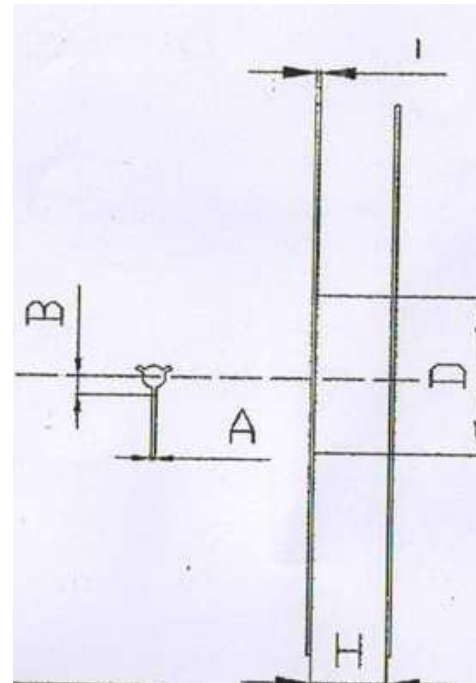

# Main Box Dimensions

- A= 380mm
- B=380mm
- C=85mm
- D=0mm

Blue Creation

# Inside Tape and Reel Dimensions

- $C1 = 330\text{mm}$
- $A = 2.5\text{mm}$
- $B = 11\text{mm}$
- $H = 56.8\text{mm}$
- $l = 2.25\text{mm}$
- $D = 99.5\text{mm}$