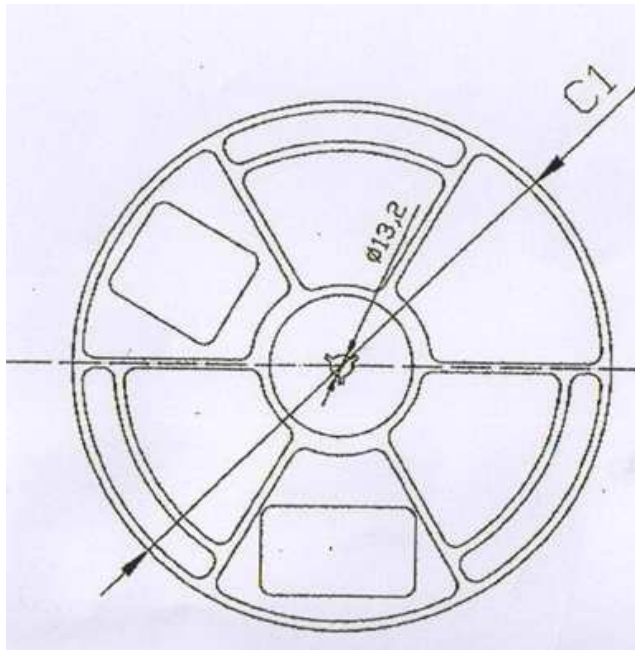

# Main Box Dimensions

- A= 380mm
- B=380mm
- C=85mm
- D=0mm

Blue Creation

# Inside Tape and Reel Dimensions

- $C1 = 330\text{mm}$
- $A = 2.5\text{mm}$
- $B = 11\text{mm}$
- $H = 56.8\text{mm}$
- $l = 2.25\text{mm}$
- $D = 99.5\text{mm}$