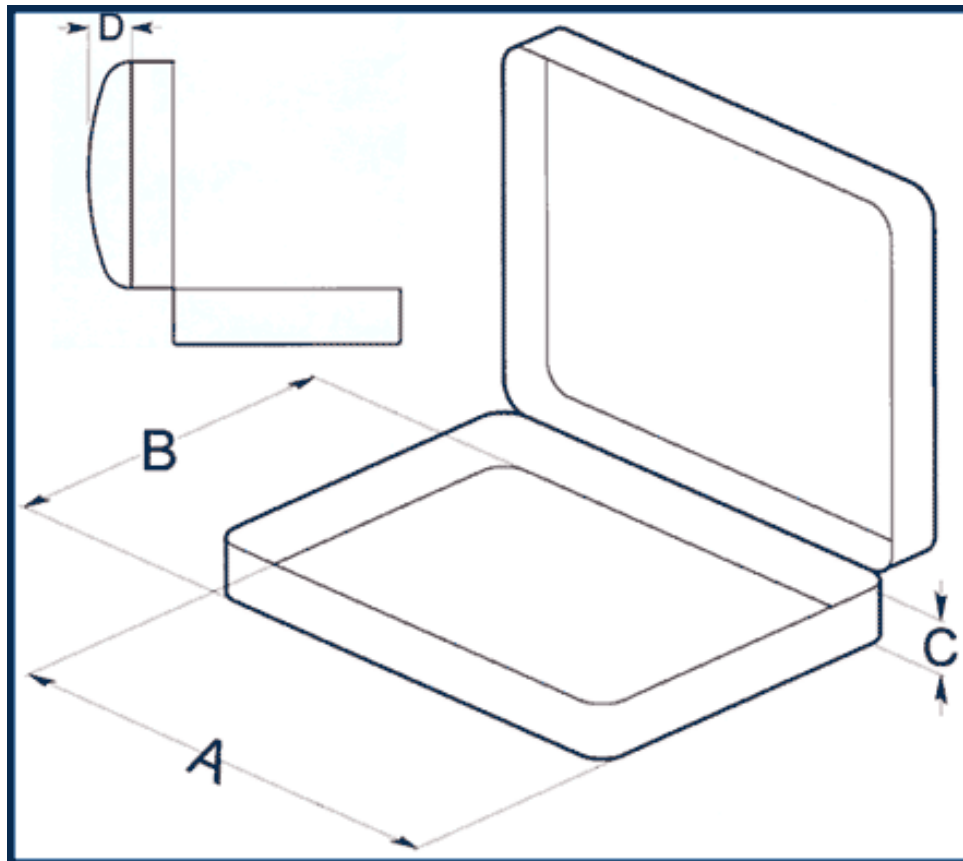

# Main Box Dimensions

- A= 380mm
- B=380mm
- C=85mm
- D=0mm

Blue Creation

# Inside Tape and Reel Dimensions

- $C1 = 330\text{mm}$
- $A = 2.5\text{mm}$
- $B = 11\text{mm}$
- $H = 56.8\text{mm}$
- $l = 2.25\text{mm}$
- $D = 99.5\text{mm}$